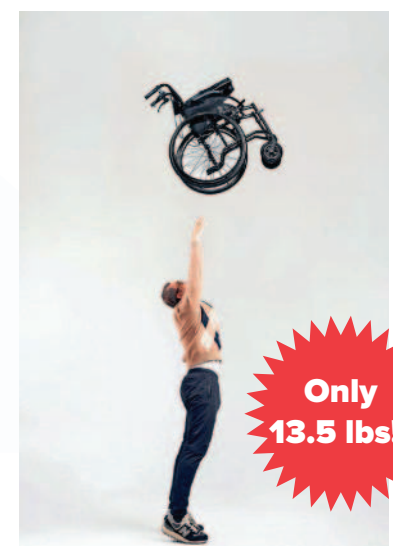

Throughout the ages, there have been significant advancements in mobility aids. From canes to walkers, rollators, and scooters, these devices were created to help those with mobility issues maintain their independence. However, there haven't been any truly revolutionary new products in this field until now. Until now, that is, because a team of engineers has developed something that's set to change the game. They've created the world's lightest wheelchair, weighing only 13.5 lbs, a personal mobility solution that's been called a game-changer. It's called the **Featherweight Wheelchair**, and there is nothing out there quite like it.

The first thing you'll notice about the **Featherweight Wheelchair** is how light it is! This is the world's lightest wheelchair at 13.5lbs, making it possible for anyone to lift into a vehicle. It's modern design and custom color options make it very lightweight, durable, and great to look at.