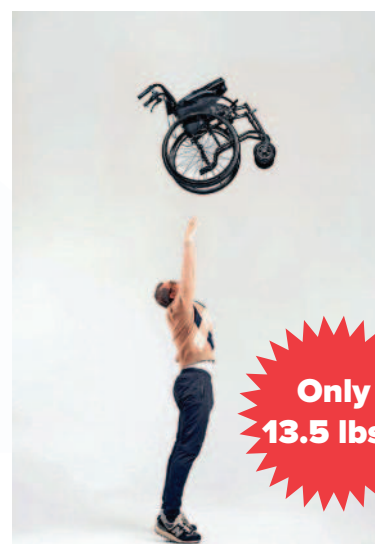

Throughout the ages, there have been significant advancements in mobility aids. From canes to walkers, rollators, and scooters, these devices were created to help those with mobility issues maintain their independence. However, there haven't been any truly revolutionary new products in this field until now. Until now, that is, because a team of engineers has developed something that's set to change the game. They've created the world's lightest wheelchair, weighing only 13.5 lbs, a personal mobility solution that's been called a game-changer. It's called the **Featherweight Wheelchair**, and there is nothing out there quite like it.

The first thing you'll notice about the **Featherweight Wheelchair** is how light it is! This is the world's lightest wheelchair at 13.5lbs, making it possible for anyone to lift into a vehicle. It's modern design and custom color options make it very lightweight, durable, and great to look at.

Only 13.5 lbs!*

Why take our word for it? Call now, and **receive $50 Off** when you purchase a **Matte Black Featherweight Wheelchair! Only $599!** Mention CODE 50FEATHER to start your journey towards effortless mobility.

Jennifer F. us
Verified Buyer

01/09/25

★★★★★ **Lightweight wheelchair**

It's so light weight that it's no problem to lift in and out of the back of my car. It's also easy to set up and collapse down. It is very compact and the wheels come off for compact packing alongside luggage or groceries etc. My Mom finds it very comfortable to ride in as well and enjoys the look. We both love it.