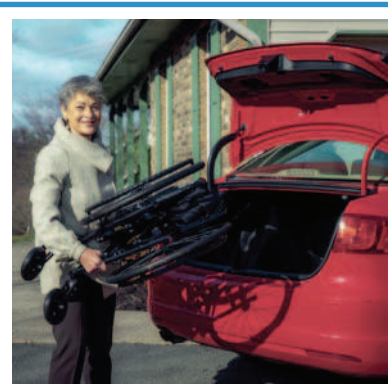

Easy to Transport and Store

1800 WHEELCHAIR.COM
Since 1997

855-520-6122

*13.5 lbs. with the rear wheels removed. Overall weight, with rear wheels, is 19 lbs.